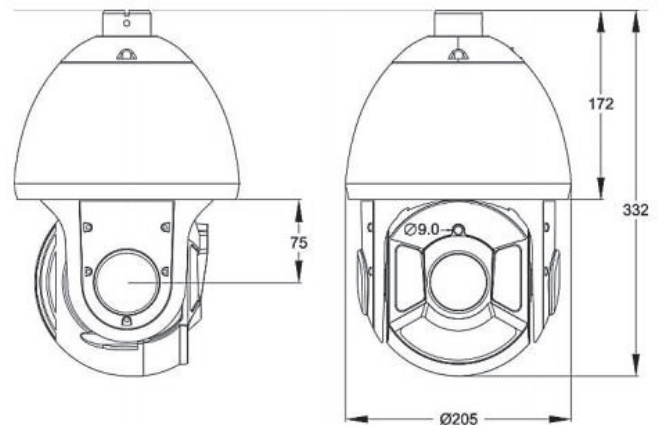

Camera PTZ IP resolution 1080P (Full HD) built-in IR LED

Model : ZN8-P4NTAF60L

Specification

Model	ZN8-P4NTAF60L
Image sensor	1/2.8" Progressive Scan CMOS
Max. Resolution	1920x1080 @30fps
White Balance	Auto/Manual
Shutter Speed	1/10000 – 1/50s
Day/Night	TRUE Day/Night
IR LED	8 pcs / 100m. (Smart IR)
Min. Illumination	Color 0.02Lux (AGC ON); B/W 0.002Lux, IR LED On with 0Lux
WDR	Digital WDR
Defog	Yes
Lens	4.70 – 103mm (Auto Iris), 22x Optical Zoom
Max. Aperture	F1.6
F.O.V	58.7° ~ 3.2°
Audio In/Out	1ch Audio In, 1ch Audio Out
Network	11 Ethernet (10/100 Base-T) RJ-45 Connector
Image Compression	H.264 High/Main/Baseline Profile, MJPEG

Streaming	Stream 1 : 1920x1080 Stream 2 : D1 to VGA
Protocol	HTTP,HTTPS, TCP/IP, UDP/IP, RTSP, DHCP, NTP, PoE, Unicast and Multicast supported.
Web Browser	Yes
Security	User security authentication, Reset, Hardware WatchDog
SDK	Yes
VMD	Yes
Alarm Trigger	Message display, I/O output, Email Snapshot, PTZ preset/tour/track
Alarm Event	Message display, I/O output, Email snapshot
Power Consumption	24VAC : 2.5A/MAX 40W
microSD Card	Max 64GB
External I/O Terminals	7ch Alarm In, 2ch Alarm Out
Operating Temperature	-40°C ~ +60°C / 0% - 90% RH
Weight	4.3KG
Dimensions	Ø205x332mm
IP Class	IP66
Certifications	FCC / CE