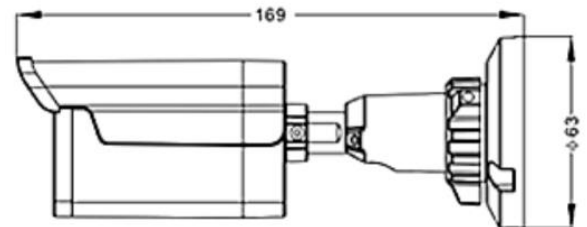

Camera Mini Bullet IP resolution 4 Megapixel built-in IR LED

Model : ZN8-NANFN4

Specification

Model	ZN8-NANFN4
Image sensor	1/3" Progressive Scan CMOS
Max. Resolution	2688x1520 / 2560x1440 @15fps
	2304x1296 @20fps
	1920x1080 @25fps
White Balance	Auto
Shutter Speed	1/5 – 1/20000
Day/Night	TRUE Day/Night
IR LED	2 pcs / 10-15m. (Smart IR)
Min. Illumination	Color 0.05Lux ; B/W 0Lux IR On
WDR	Digital WDR
Lens	3.6mm
Max. Aperture	F2.0
F.O.V	75°
Audio In/Out	No
Network	1 Ethernet (10/100 Base-T) RJ-45 Connector
Image Compression	H.264 High/Main/Baseline Profile, MJPEG
Protocol	IPV4, IPV6, HTTP, HTTPS, TCP/IP, UDP/IP, RTSP, DHCP, NTP, PPoE, Unicast and Multicast supported

Streaming	Stream 1 : 2688x1520 : 2560x1440 : 2304x1296 : 1920x1080 Stream 2 : 720P to VGA
Web Browser	Yes
Security	User security authentication, Reset, Hardware WatchDog
SDK	Yes
VMD	Yes
Alarm Trigger	Motion Detection, Network disconnect, Disk alarm
Alarm Event	Message display, I/O output, Email snapshot
Power	PoE
Consumption	12VDC
microSD Card	Max 64GB
Operating Temperature	-20°C~+55°C/0% - 90% RH
Weight	631g
Dimensions	169(W) × 70(H) × 60(D)
IP Class	IP66
Certifications	FCC / CE